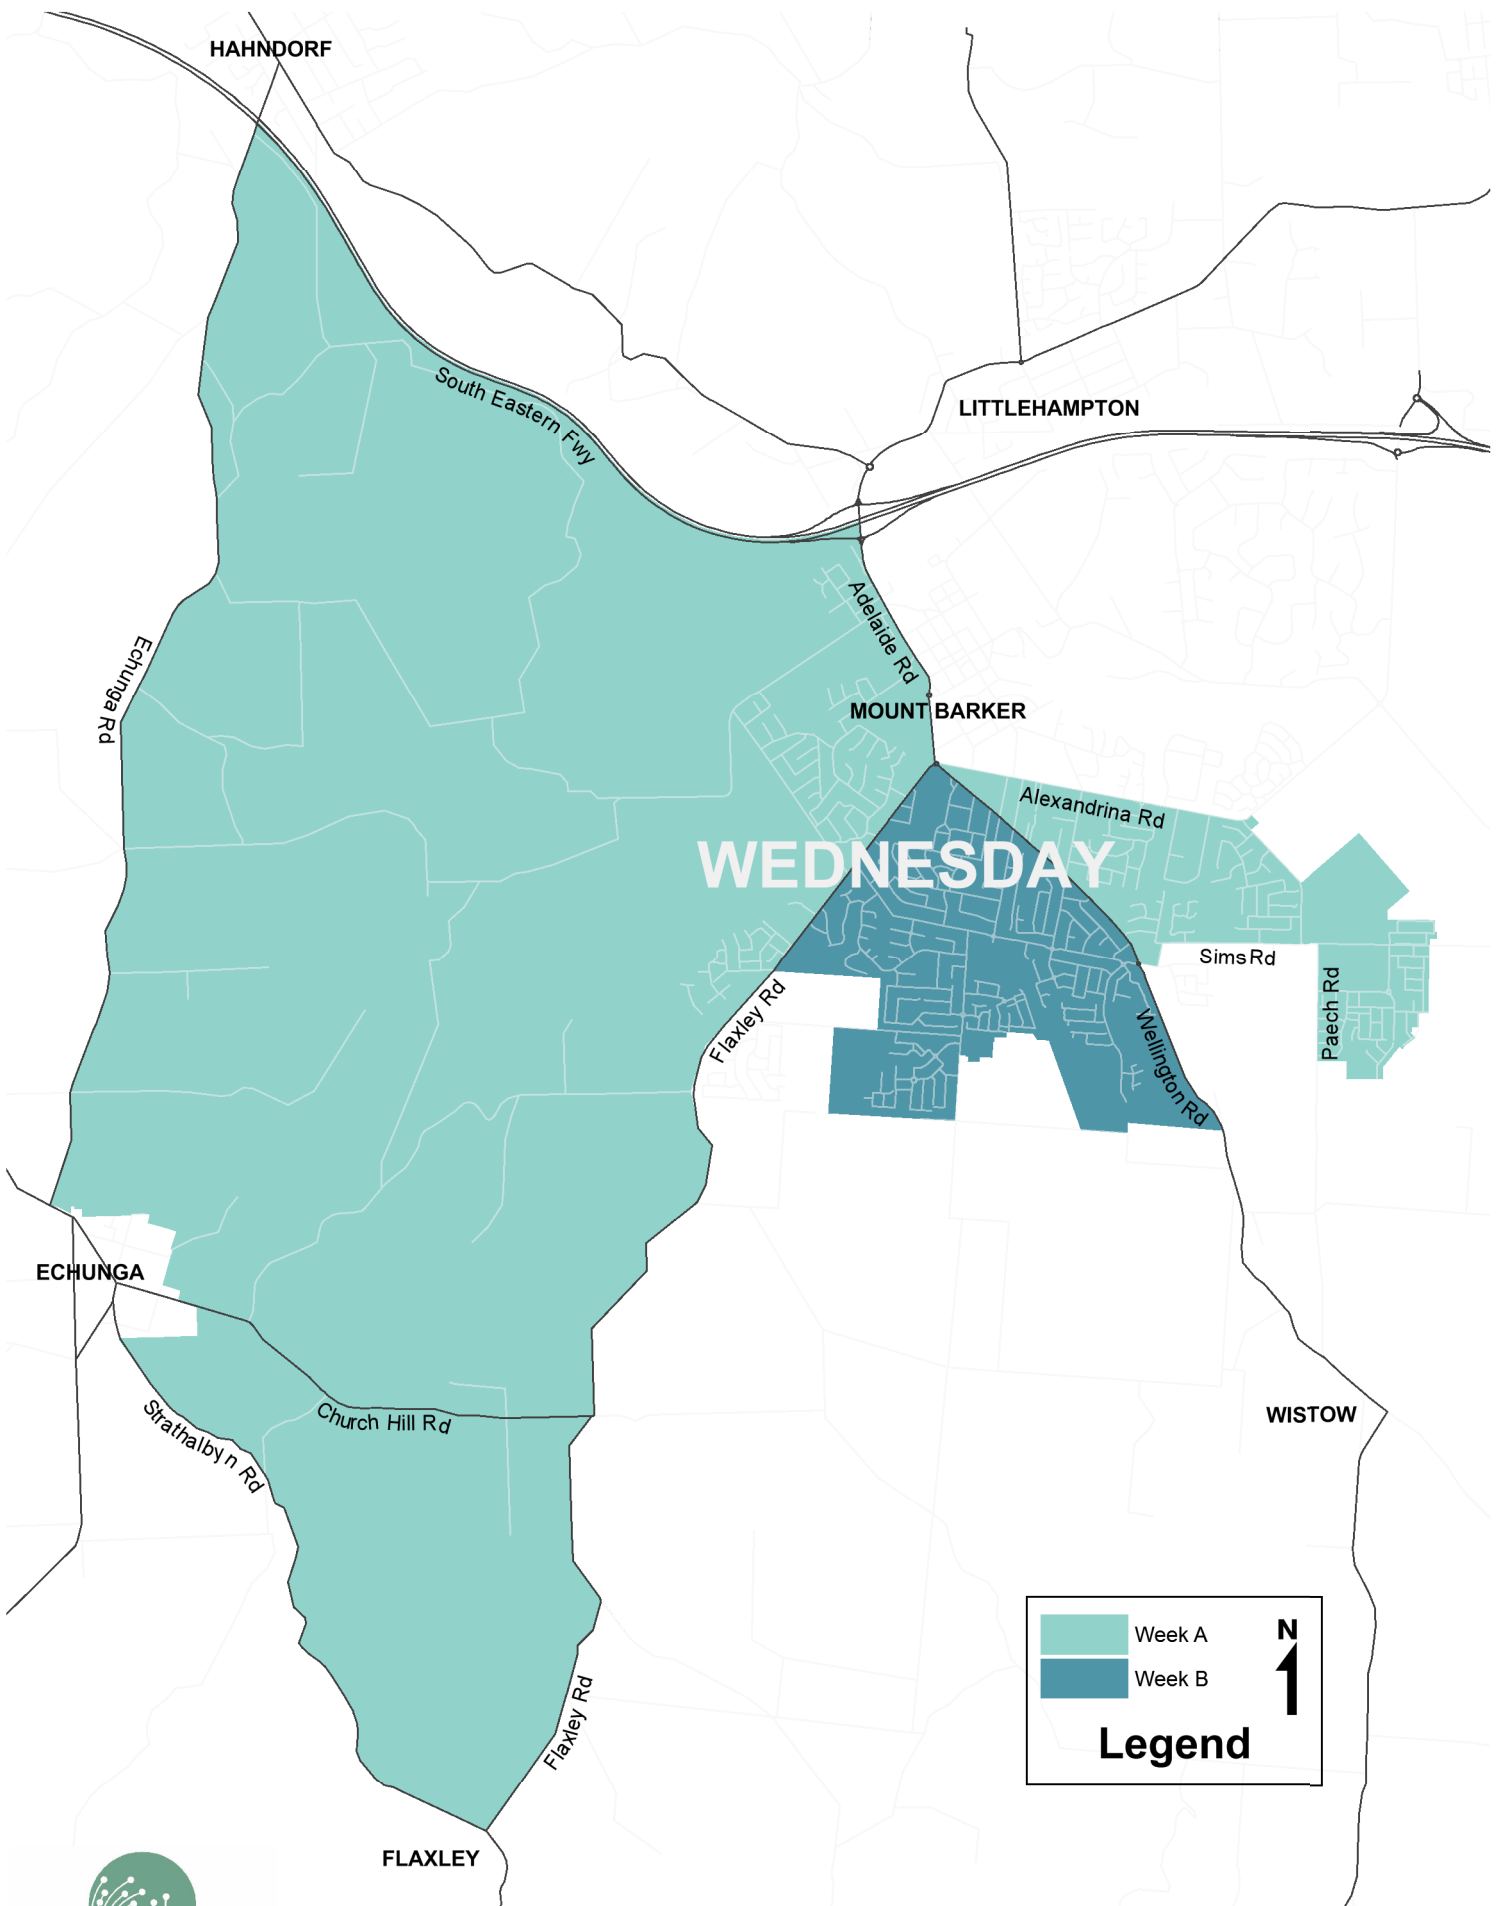

Wednesday Kerbside Bin Collection Map

Legend

	Week A
	Week B

N
↑